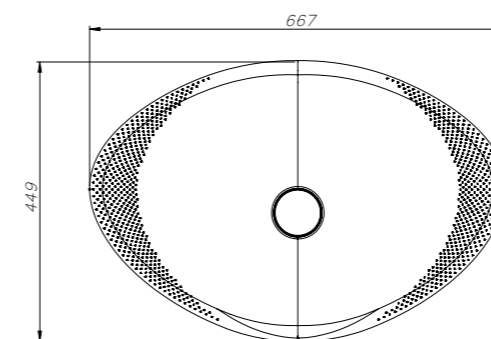

HAPTIQUE

UMYWALKA NABLATOWA
COUNTERTOP WASHBASIN

DŁUGOŚĆ LENGTH	SZEROKOŚĆ WIDTH	WYSOKOŚĆ HEIGHT
667	449	157

- Triangular structure - anti-slip
- Countertop
- Waste cover in composite material
- Triangular Design fitting body position
- Integrated supportive handle
- Care Product - Design meets functionality

• Materiał / Material: MINERALICAST, MULTICAST, ECOMULTICAST

* za dopłatą / additional fees apply
zestaw syfonowy PCV
z sitkiem i gumowym korkiem
PVC trap set
with strainer and rubber plug
Index: ZPS*

* za dopłatą / additional fees apply
zestaw syfonowy - chromowany mosiądz
z sitkiem i gumowym korkiem
chromed brass trap set
with strainer and rubber plug
Index: ZCS*

* za dopłatą / additional fees apply
zestaw syfonowy PCV
ze spustem „pop down” - chrom
PVC trap set with
chromed „pop down” waste trigger
Index: ZCCN*