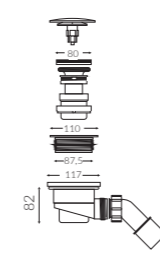

* za dopłatą / additional fees apply
syfon PCV
ze spustem „Klik-Klak” - chrom
PVC trap
with chromed waste and "Click-Clack" trigger
Index: SBZSC*