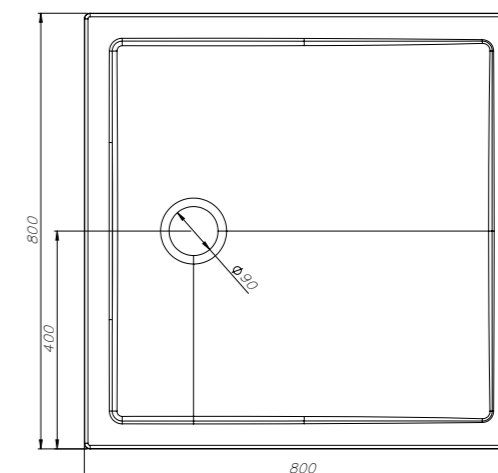

TANAMI

BRODZIK SHOWER TRAY

| DŁUGOŚĆ LENGTH | SZEROKOŚĆ WIDTH | WYSOKOŚĆ HEIGHT |
|-------------------|--------------------|--------------------|
| 800 | 800 | 30 |
| 900 | 900 | 30 |
| 1000 | 1000 | 30 |
| 1200 | 900 | 30 |
| 1400 | 900 | 30 |
| 1600 | 900 | 30 |

- Matt or glossy finish
- Available in seven sizes
- Anti-slip class B (only matt)
- surrounding rim inhibits water overflow
- 90mm outlet hole for cover
- Height 30mm
- Easy to install
- Cuttable

• Material / Material: MINERALICAST, MULTICAST, MONOCAST, ECOMULCAST